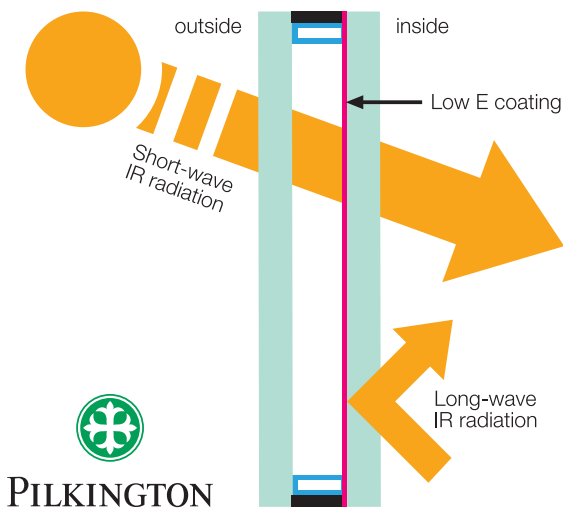

Floral
Mahogany

glazing options

Your choice of roof glass will have a major impact on how you use your conservatory all year round.

We can offer you a choice of high performance, energy-efficient glass, high performance solar control glass and a choice of polycarbonate options to ensure you can use your conservatory throughout the year and for many years to come.