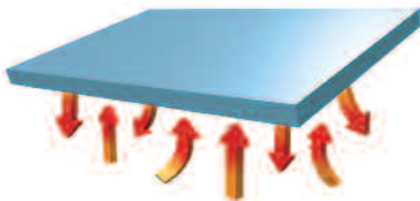

Thermal Insulation ~ Over 50%

By out performing standard glass units by over 50%, expensive heating bills are dramatically reduced.