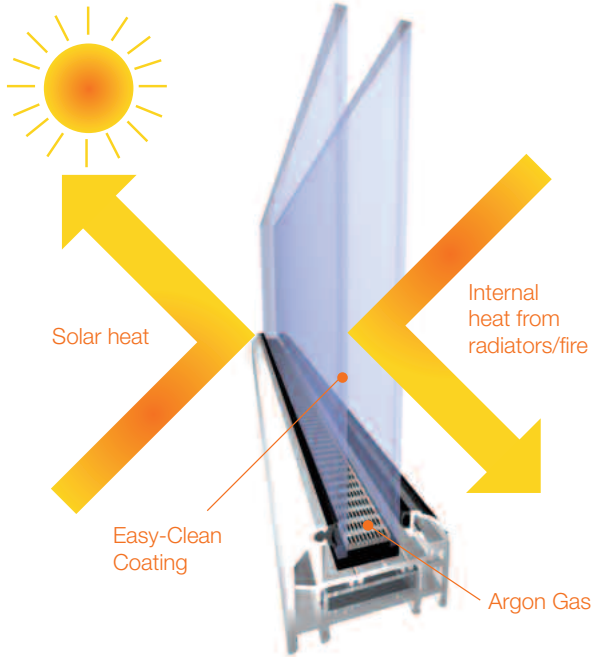

The 35mm Aspire System

The 35mm Aspire roof system is 40% thicker than ordinary polycarbonate, the roof will provide you with exceptional levels of thermal insulation, reduced sound transmission and unwanted glare, combined with high performance and minimal maintenance. The systems ability to utilise this thicker glazing material makes Aspire the ultimate in quality and luxury.

ASPIRE

Roof Vents

Natural ventilation has been all but eliminated in today's homes due to the use of modern building materials and construction techniques. Roof vents allow regular air changes within the conservatory, creating a more comfortable environment on warmer days. Available as a manual or electrically operated system. It also offers slim sight lines for enhanced aesthetic appeal and an integral drainage system.

keep cool... stay warm

How does Performance Glass Work?

Single Low E + Solar control combination coating.

The Celsius Glass Range

Due to its impressive aesthetic appeal, ease of maintenance and longevity compared to polycarbonate, glass has become an increasingly popular choice for conservatories. The Celsius Range primarily offers two types of glazing – Celsius and Celsius Clear. Celsius, with its subtle blue tint is mainly employed in the roof, helping to reduce glare to a more agreeable level whereas its counterpart – Celsius Clear, with its neutral appearance, is ideal for the side frames.