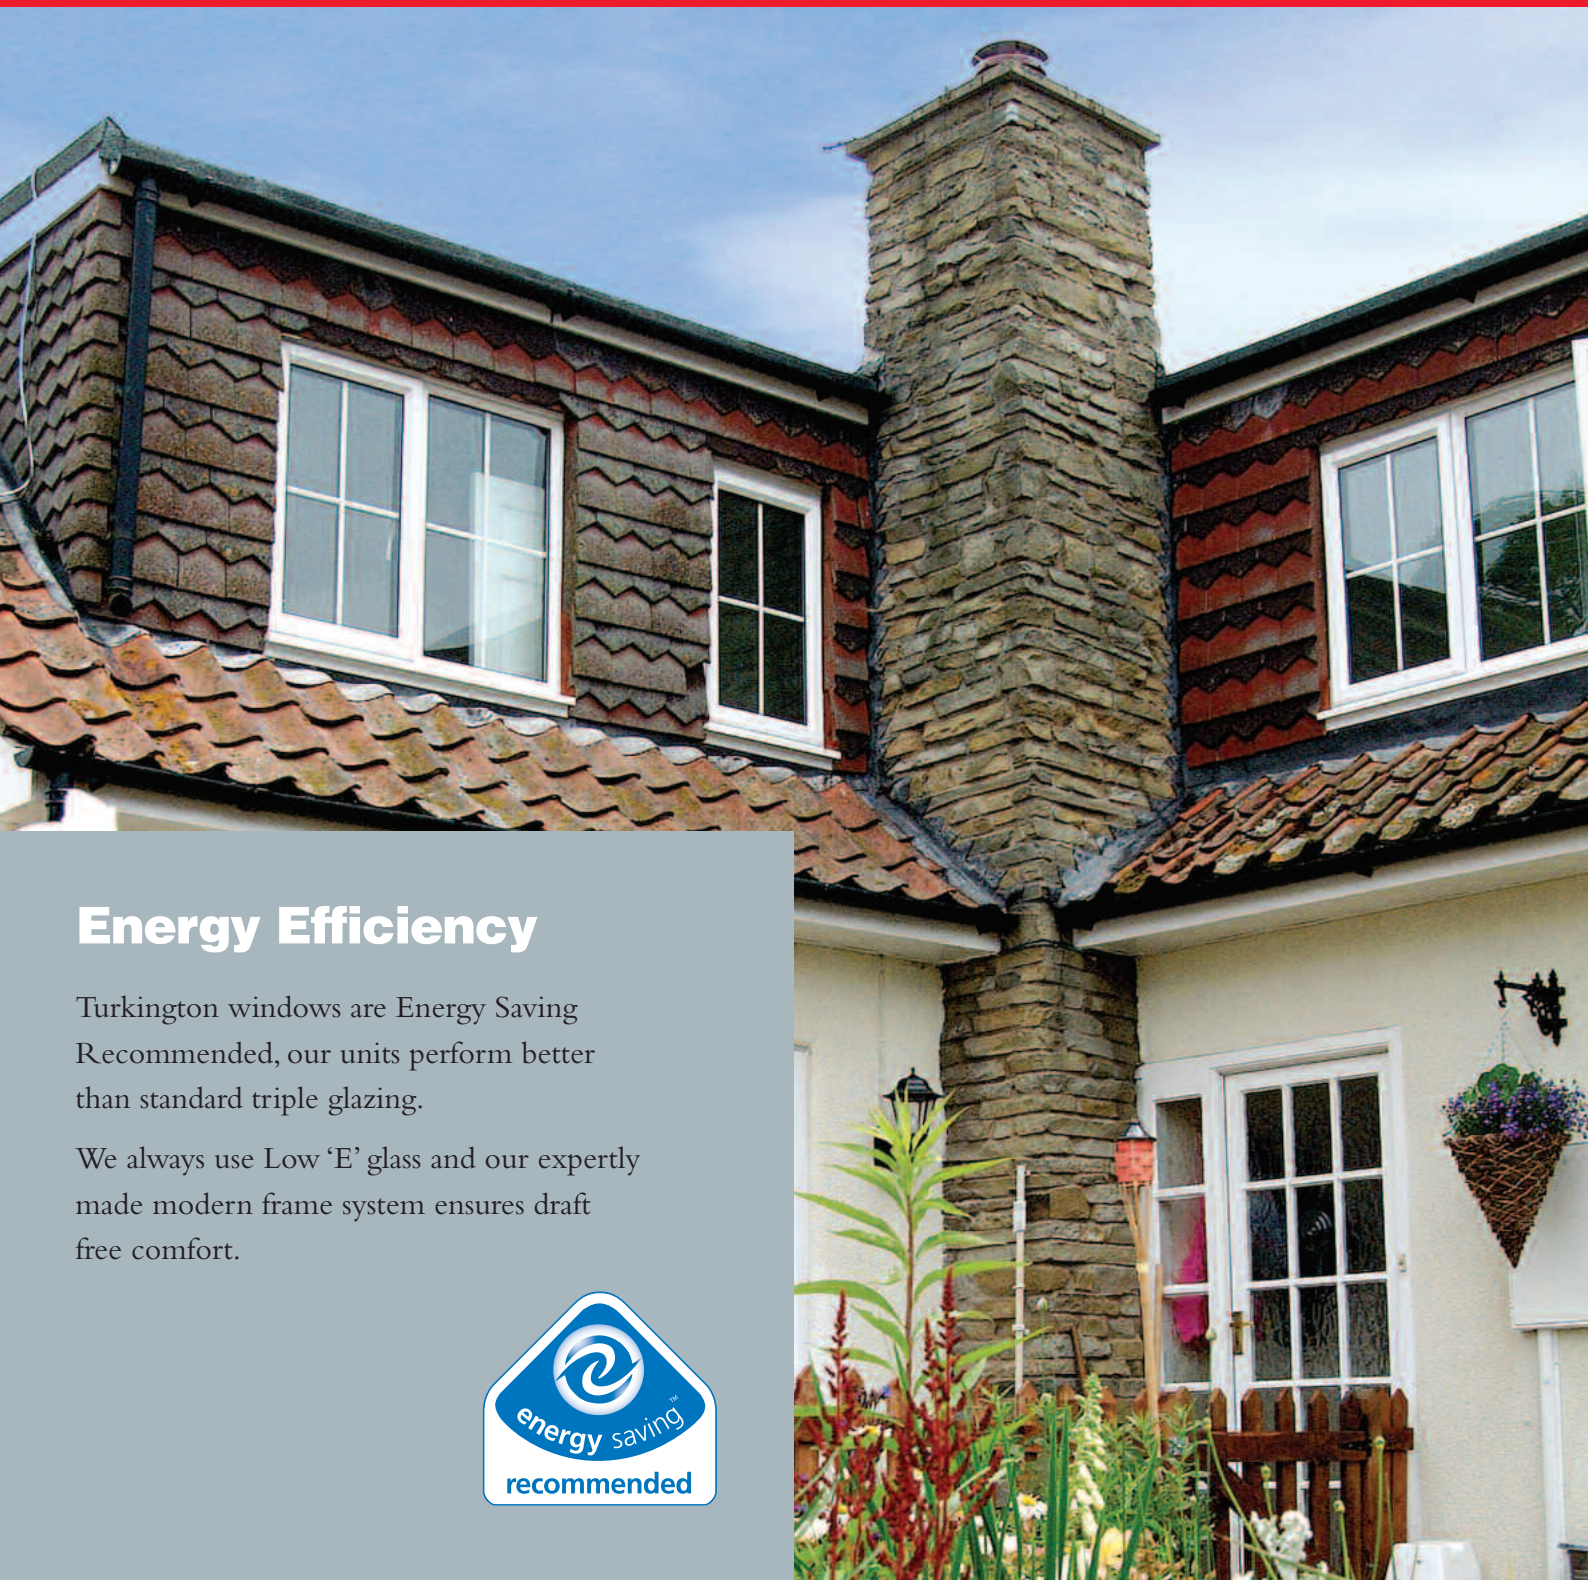

Energy Efficiency

Turkington windows are Energy Saving Recommended, our units perform better than standard triple glazing.

We always use Low 'E' glass and our expertly made modern frame system ensures draft free comfort.