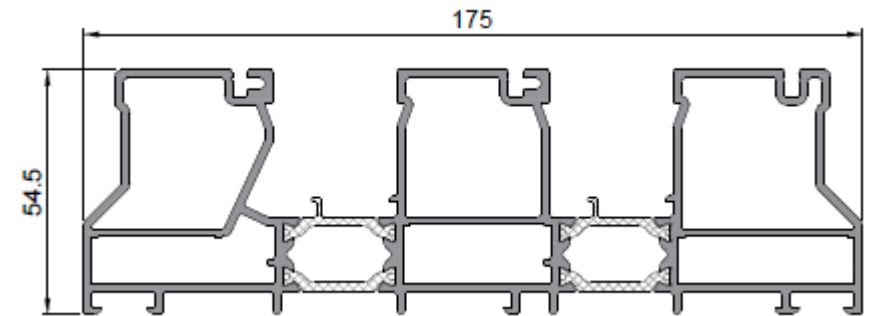

## Patio detail

---

- Sliding leaf on the inside as standard
- Can be mounted on the outside as option

Duo rail 113mm

Triple track 175mm