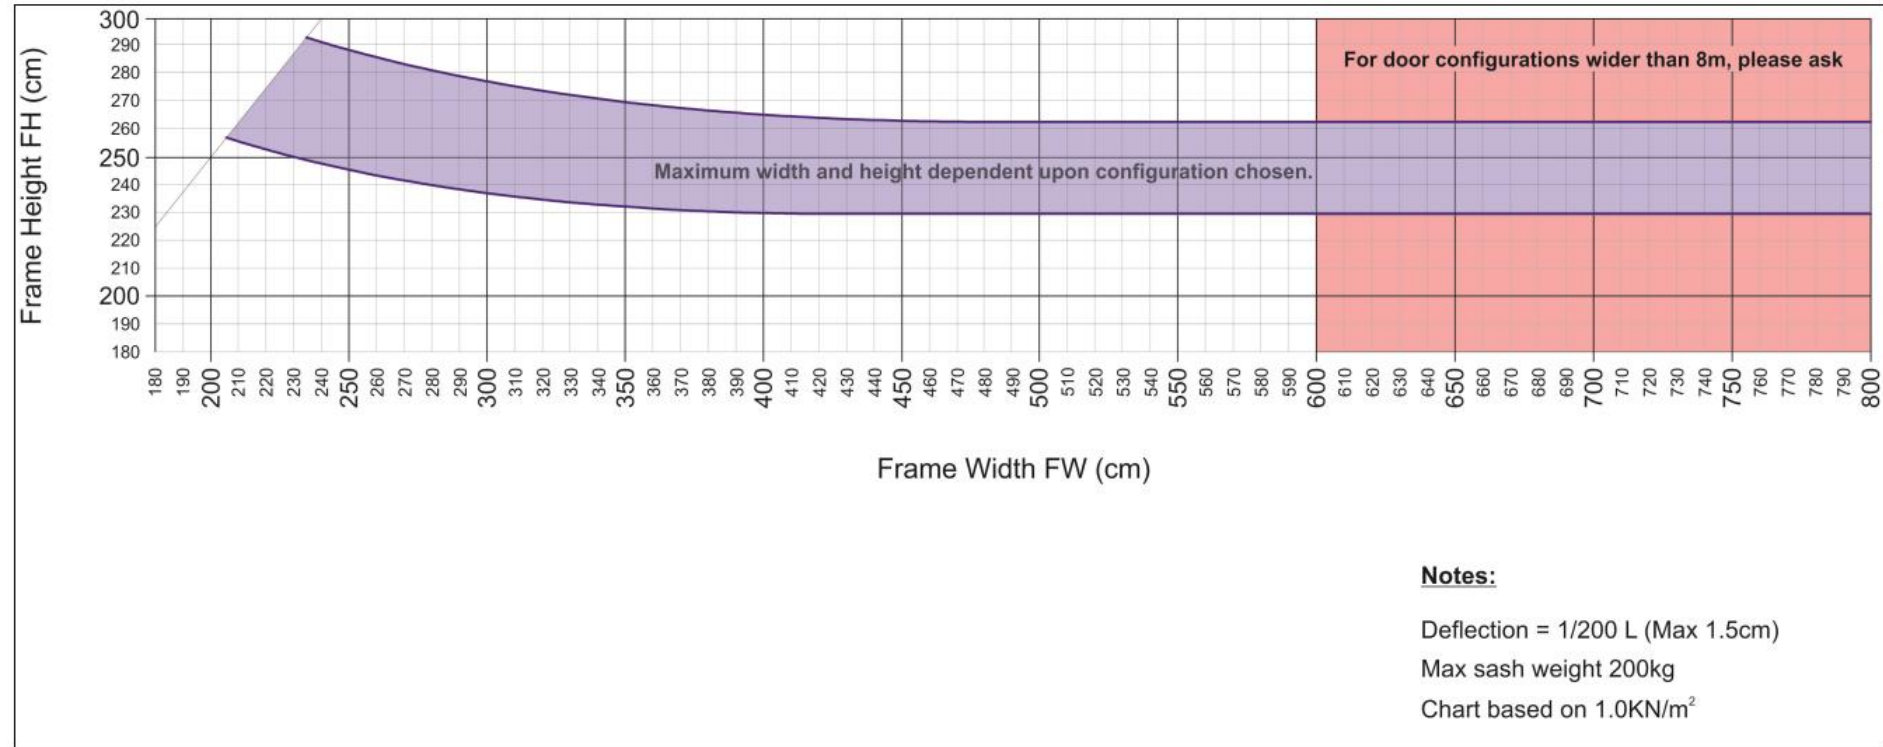

## Weather rating

---

- Intended for domestic use – not high rise
- Weather test results
- Exceptional weather resistance:
  - Air 600 Pascals
  - Wind 2400 Pascals
  - Water 750 Pascals

## Dimensions