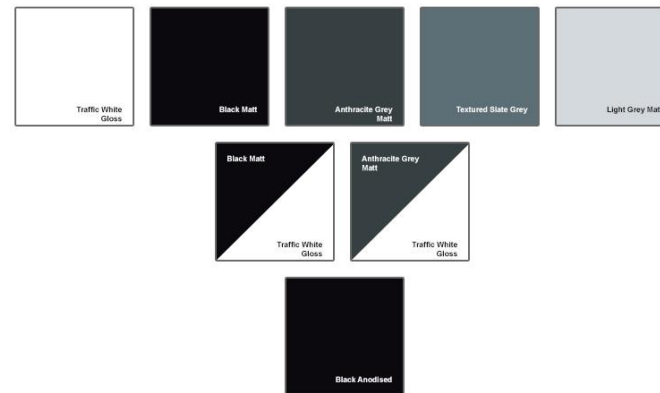

## Colour options

---

7 colours from stock with a 2 week lead time :

### Single colours

- Black, White, Anthracite Grey, Textured Slate Grey or Light Grey

### Dual colours

- Black out/White in and Anthracite Grey out/White in

- Marine Grade Black Anodised finish available