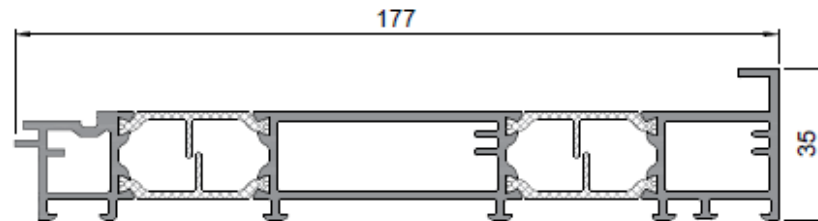

Sub cill detail – triple track