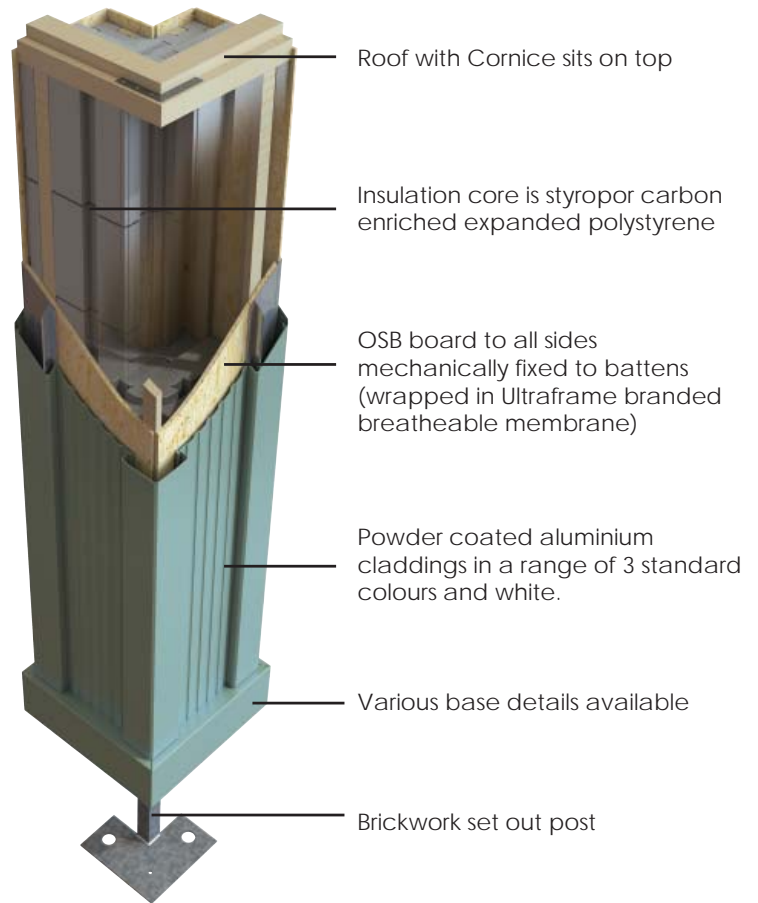

LOGGIA®
engineered by ultraframe

Once you've decided on a Loggia, you'll soon conclude that you couldn't have made a better choice.

And naturally, the choice doesn't end there. We offer you an exceptional range of design options, each giving you the ability to stamp your own personality on almost every aspect.

LOGGIA COLUMNS	Loggia Prestige	Loggia Premium	Loggia Ultimate
Loggia small insulated column	Y	Y	Y
Loggia large insulated column	N	Y	Y
Fluted Panels	OPTIONAL	OPTIONAL	OPTIONAL
Loggia column plinths	N	Y	Y

INTERNAL FEATURES	Loggia Prestige	Loggia Premium	Loggia Ultimate
<i>Living</i>Light	Y	Y	Y
Prestige Insulating Pelmet	Y	N	N
<i>Living</i>room Perimeter Pelmet	N	Y	Y
Radiant Panel Heaters	N	OPTIONAL	OPTIONAL

ROOF OPTIONS	Loggia Prestige	Loggia Premium	Loggia Ultimate
Polycarbonate roof	Y	N	N
Glass Roof	Y	Y	Y
<i>Living</i>ROOF	N	Y	N
realROOF	N	N	Y

Cornice	Loggia Prestige	Loggia Premium	Loggia Ultimate
Prestige Cornice	Y	N	N
Classic Cornice	Y	Y	Y

COLOUR OPTIONS	Loggia Prestige	Loggia Premium	Loggia Ultimate
Standard 4 Loggia Colours	Y	Y	Y
Bespoke Colours	N	Y	Y
Coloured Roof	OPTIONAL	OPTIONAL	OPTIONAL