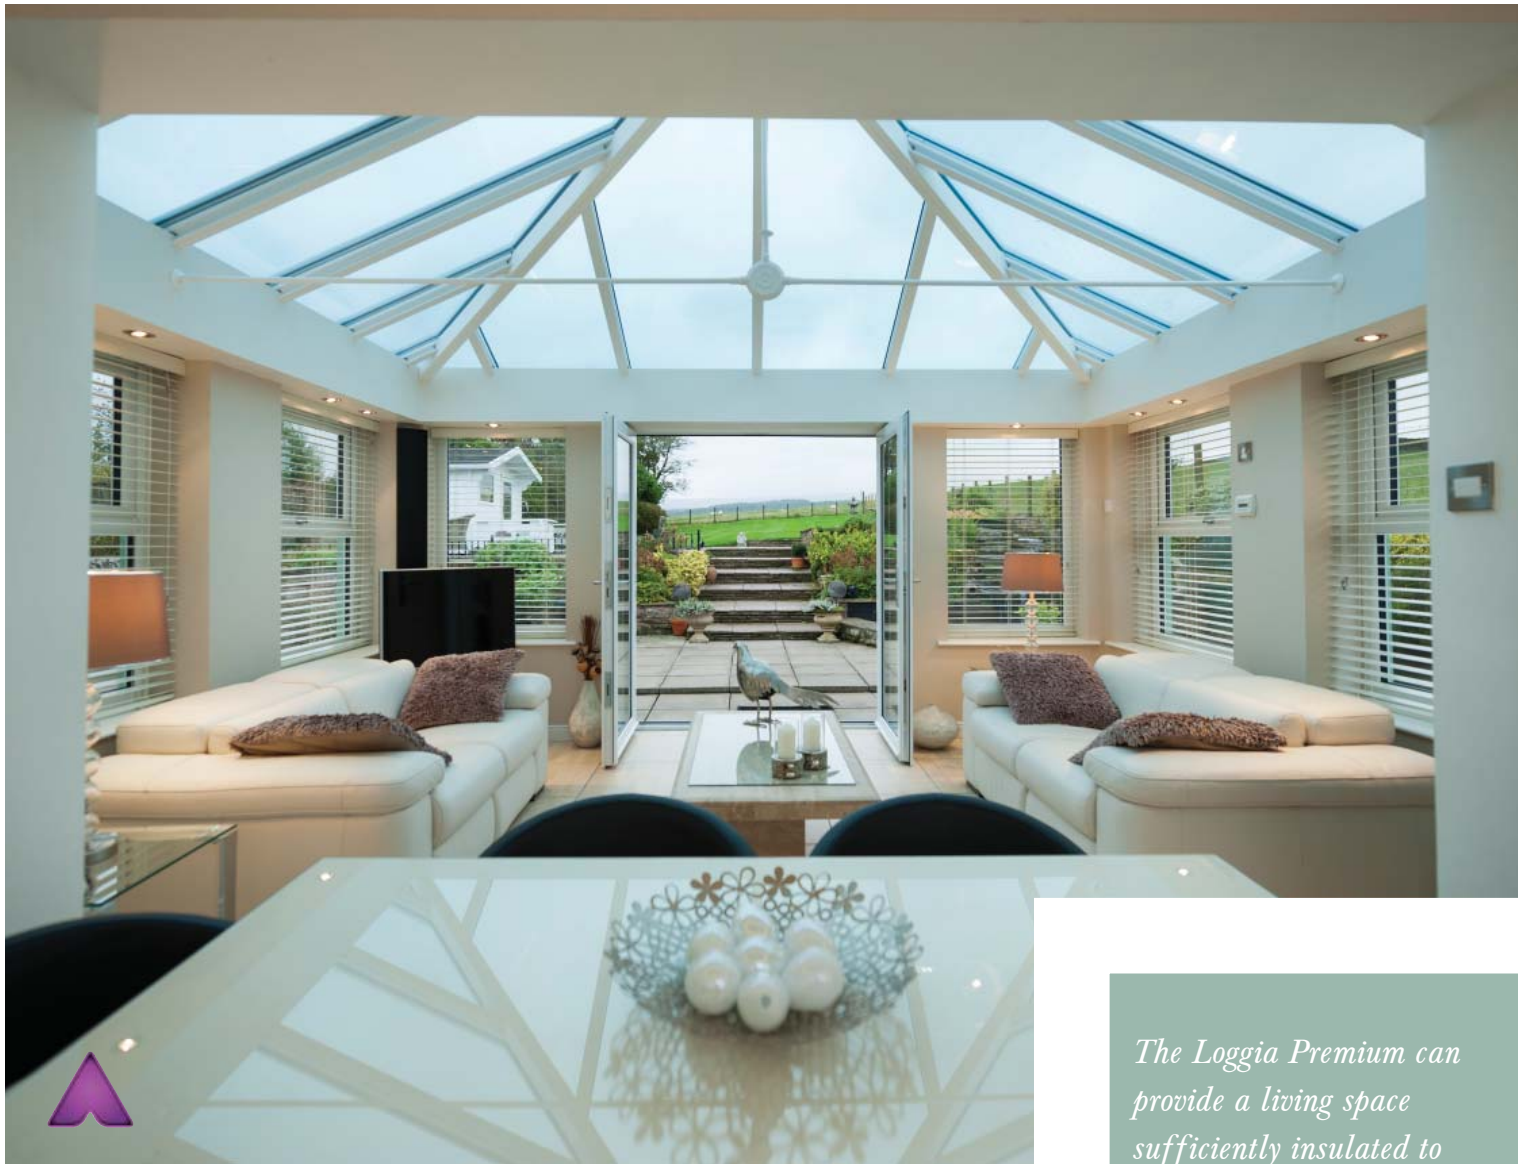

The Loggia Premium can provide a living space sufficiently insulated to allow the removal of the internal doors, seamlessly extending your home.